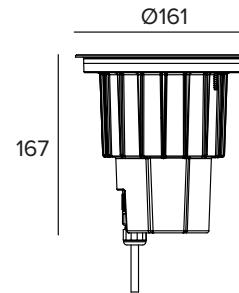

## E015SPRRGWMXACB | KEPLERO 160 Adjustable RGBW

Compact adjustable recessed projector equipped with RGBW LED sources

The fixture's photometric values can be found on the following pages

The figures on the drawing are expressed in mm.